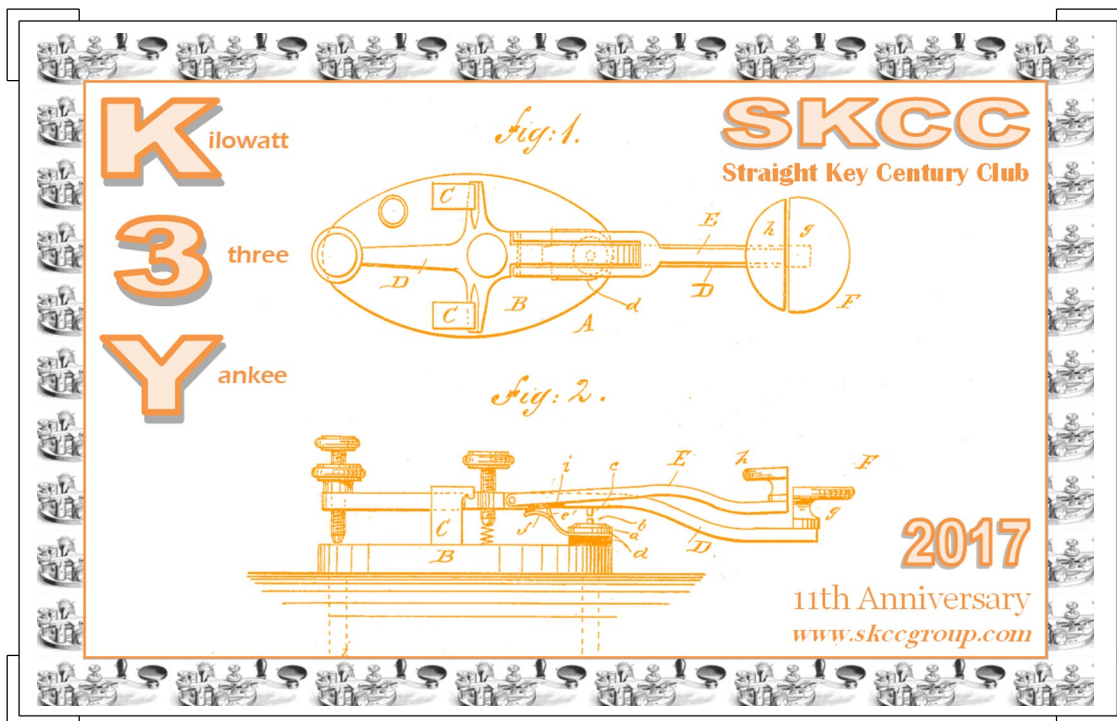

2017

5

Card Design: Jake, KK6L – SKCC Nr. 7518

MAY 2017

SUNDAY	MONDAY	TUESDAY	WEDNESDAY	THURSDAY	FRIDAY	SATURDAY
	1 SKCC SKN SKCC Rag Chew	2 ☾	3 ---	4 SKS Europe	5	6 10-10 INT
7 10-10 INT	8	9	10 ☺ --- Aquarid Meteor Showers ---	11 NAQCC Sprint	12	13 SKCC WES FISTS Sprint
14 Mother's Day SKCC WES	15	16	17	18 ☾	19	20
21	22 Maritime Day	23	24 SKCC SKS	25 ☺	26	27 CQ WW WPX
28 CQ WW WPX	29 Memorial Day	30	31